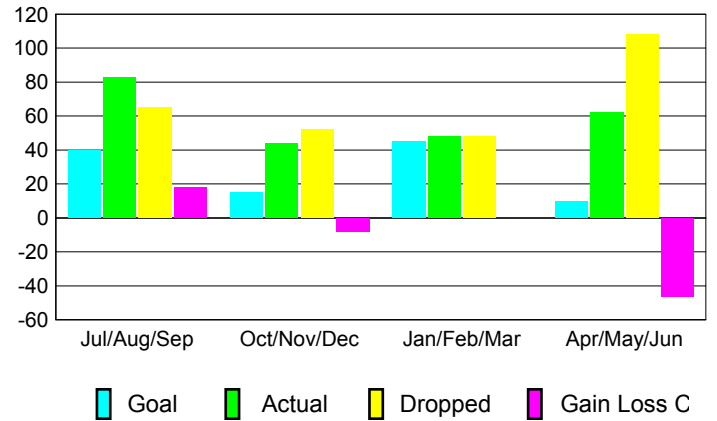

GMT: **Junichi Takata**

Location: **JAPAN**

GMT CA: **5**

CLUBS

Month	New Club Goal	Actual New Clubs	Actual Dropped Clubs	Gain/Loss of Clubs
2012-2013				
Jul/Aug/Sep	0	0	0	0
Oct/Nov/Dec	0	0	0	0
Jan/Feb/Mar	1	0	0	0
Apr/May/June	0	1	1	0
Totals	1	1	1	0

Club Results 2012-2013
Goal, New, Dropped, Gain/Loss

YTD Status Quo Clubs 2012-2013

Status Quo Clubs Compared to Status Quo Members

Club Gain/Loss 2012-2013

MEMBERSHIP

Month	Net Memb Goal	Actual New Memb	Actual Dropped Memb	Gain/Loss of Memb
2012-2013				
Jul/Aug/Sep	40	83	65	18
Oct/Nov/Dec	15	44	52	-8
Jan/Feb/Mar	45	48	48	0
Apr/May/June	10	62	108	-46
Totals	110	237	273	-36

Membership Results 2012-2013
Goal, New, Dropped, Gain/Loss

Gender Comparison 2012-2013

Membership Gain/Loss 2012-2013