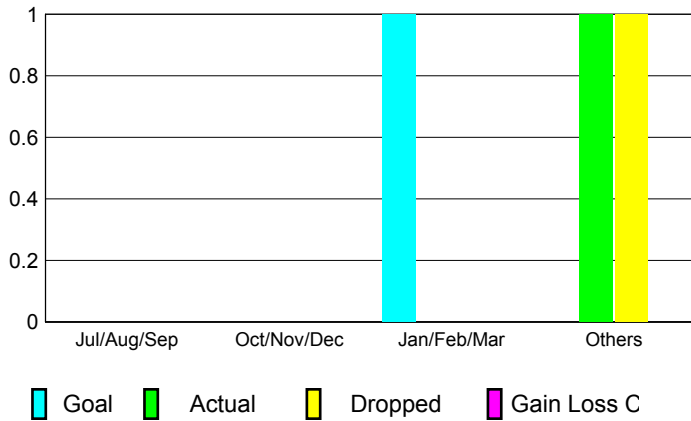

GMT: **Junichi Takata**

Location: **JAPAN**

GMT CA: **5**

CLUBS

Month	New Club Goal	Actual New Clubs	Actual Dropped Clubs	Gain/Loss of Clubs
2012-2013				
Jul/Aug/Sep	0	0	0	0
Oct/Nov/Dec	0	0	0	0
Jan/Feb/Mar	1	0	0	0
Apr/May/June	0	1	1	0
Totals	1	1	1	0

Club Results 2012-2013
Goal, New, Dropped, Gain/Loss

YTD Status Quo Clubs 2012-2013

Status Quo Clubs Compared to Status Quo Members

Club Gain/Loss 2012-2013

MEMBERSHIP

Month	Net Memb Goal	Actual New Memb	Actual Dropped Memb	Gain/Loss of Memb
2012-2013				
Jul/Aug/Sep	40	83	65	18
Oct/Nov/Dec	15	44	52	-8
Jan/Feb/Mar	45	48	48	0
Apr/May/June	10	62	108	-46
Totals	110	237	273	-36